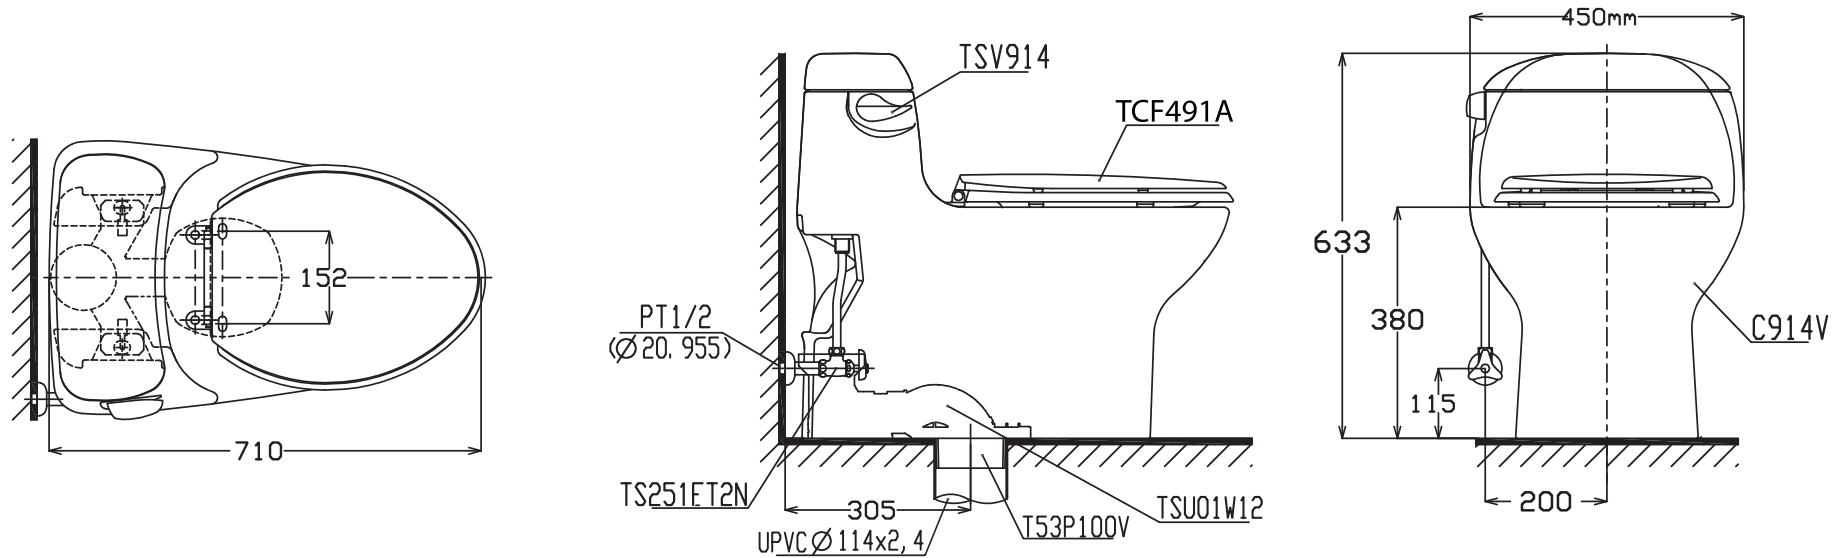

MS914W

ITEMS	
C914V	Closet Body
TSV914	Tank Trim
TCF491A	Remote control Washlet
TS251FT2N	Stop valve & flexible hose
T53P100V	Floor Flange
TSU01W12	Rough in