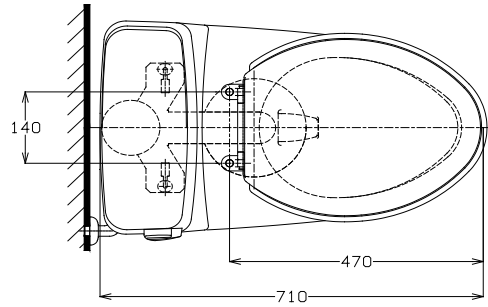

# MS884W2

ITEMS	
CW884V	Closet Body
TSV884	Tank Trim
TCF6201A	Washlet
TS251FT2N	Stop valve & flexible hose
T53P100V	Floor Flange
TSU01W12	Rough-in