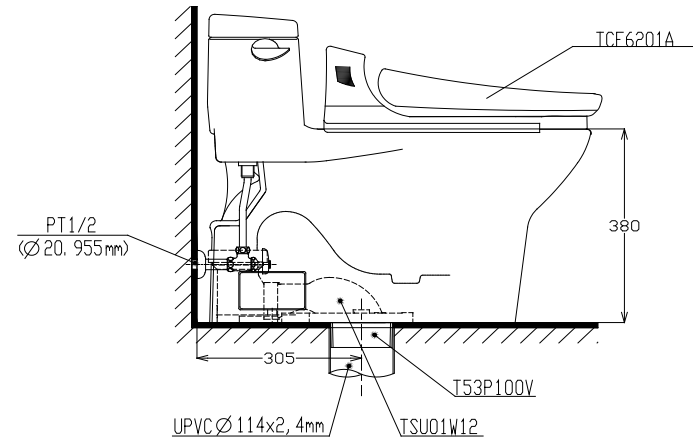

# MS884W2

ITEMS	
CW884V	Closet Body
TSV884	Tank Trim
TCF6201A	Washlet
TS251FT2N	Stop valve & flexible hose
T53P100V	Floor Flange
TSU01W12	Rough-in