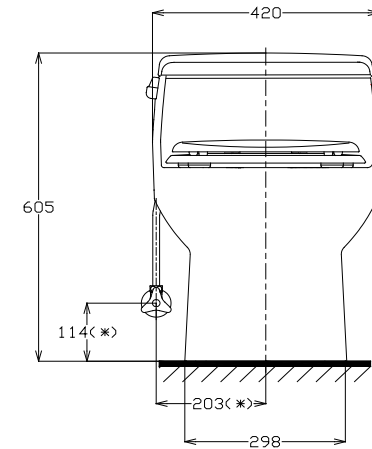

# MS884W2

ITEMS	
CW884V	Closet Body
TSV884	Tank Trim
TCF6201A	Washlet
TS251FT2N	Stop valve & flexible hose
T53P100V	Floor Flange
TSU01W12	Rough-in