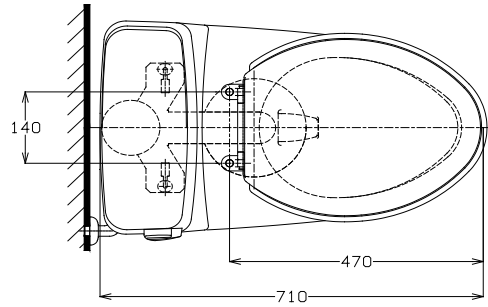

# MS884W1

ITEMS	
CW884V	Closet Body
TSV884	Tank Trim
TCF6231A	Washlet
TS251FT2N	Stop valve & flexible hose
T53P100V	Floor Flange
TSU01W12	Rough-in