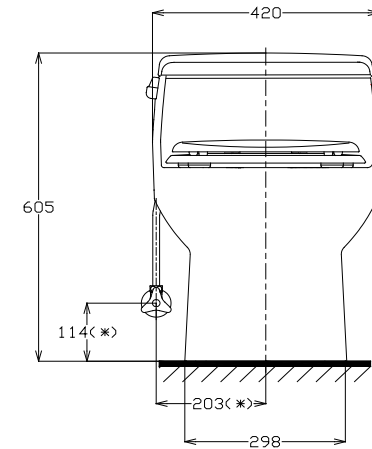

# MS884W1

ITEMS	
CW884V	Closet Body
TSV884	Tank Trim
TCF6231A	Washlet
TS251FT2N	Stop valve & flexible hose
T53P100V	Floor Flange
TSU01W12	Rough-in