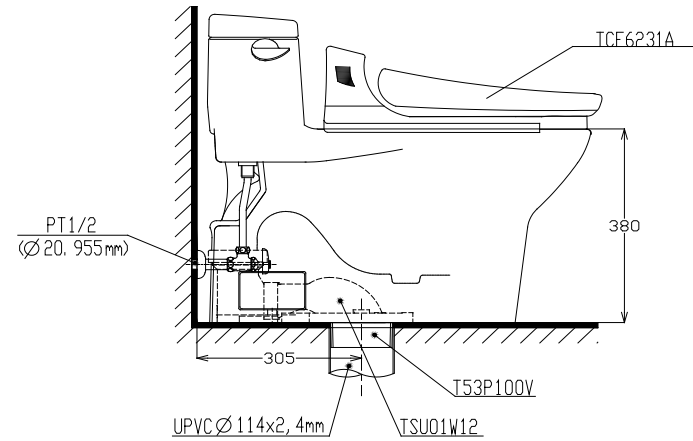

# MS884W1

ITEMS	
CW884V	Closet Body
TSV884	Tank Trim
TCF6231A	Washlet
TS251FT2N	Stop valve & flexible hose
T53P100V	Floor Flange
TSU01W12	Rough-in