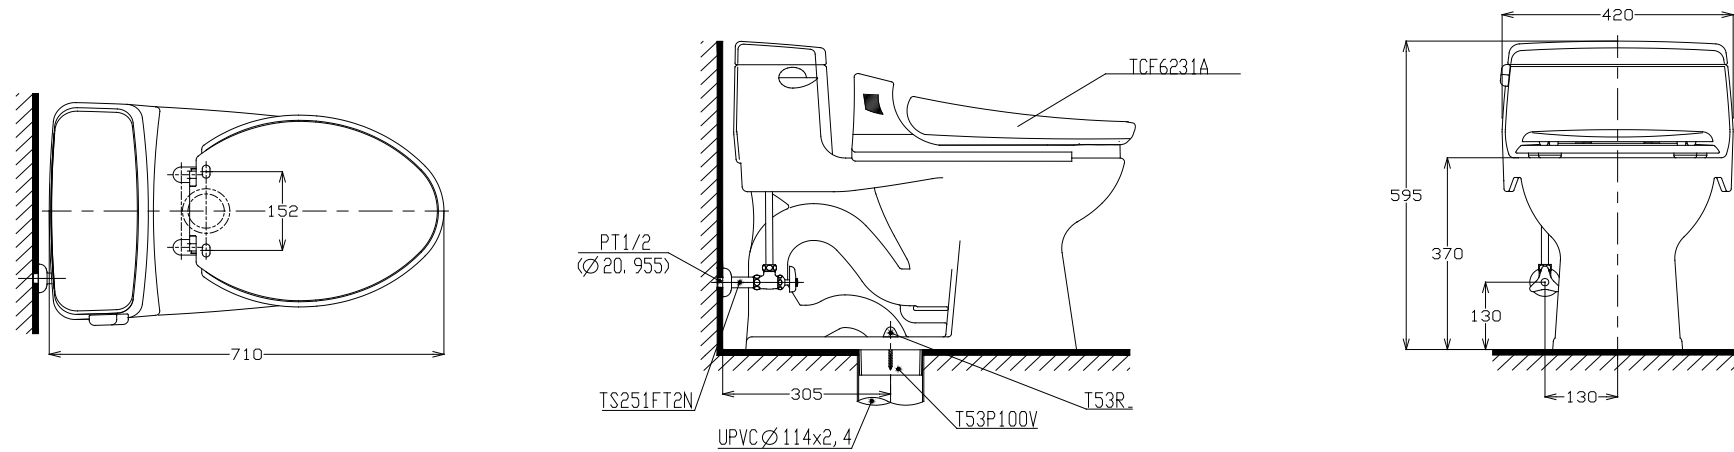

MS864W1

ITEMS	
CW864V	Closet Body
TSV864	Tank Trim
TCF6231A	Washlet
TS251FT2N	Stop valve & flexible hose
T53P100V	Floor Flange
T53R	Caps