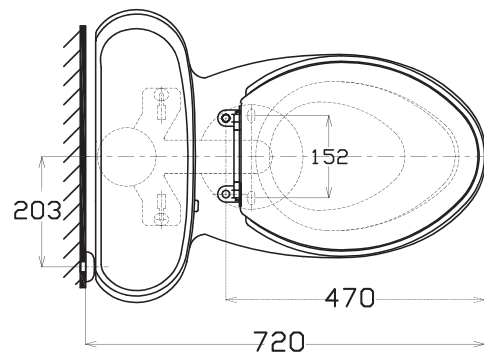

# MS366W

ITEMS	
C366V	Closet Body
TSV904K	Tank Trim
TCF491A	Remote control Washlet
TS251FT2N	Stop valve & flexible hose
T53P100V	Floor Flange
TSUQ1W12	Rough in