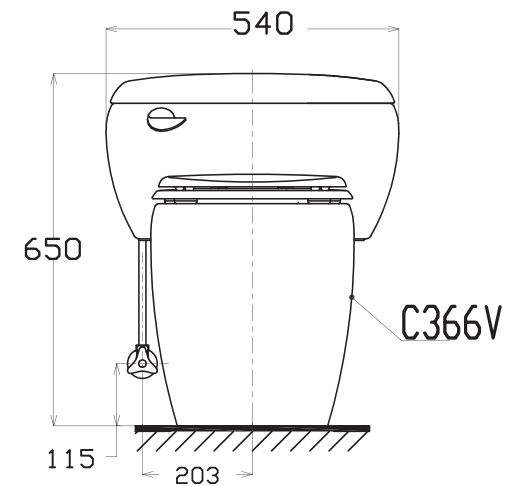

# MS366W

ITEMS	
C366V	Closet Body
TSV904K	Tank Trim
TCF491A	Remote control Washlet
TS251FT2N	Stop valve & flexible hose
T53P100V	Floor Flange
TSUQ1W12	Rough in