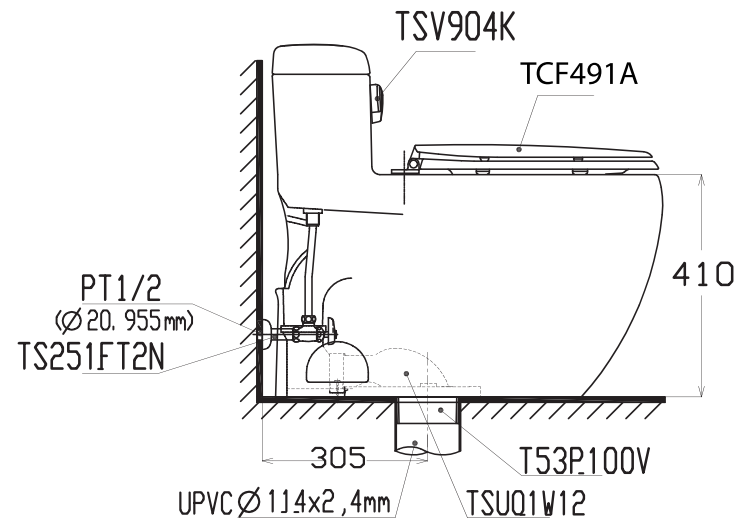

# MS366W

ITEMS	
C366V	Closet Body
TSV904K	Tank Trim
TCF491A	Remote control Washlet
TS251FT2N	Stop valve & flexible hose
T53P100V	Floor Flange
TSUQ1W12	Rough in